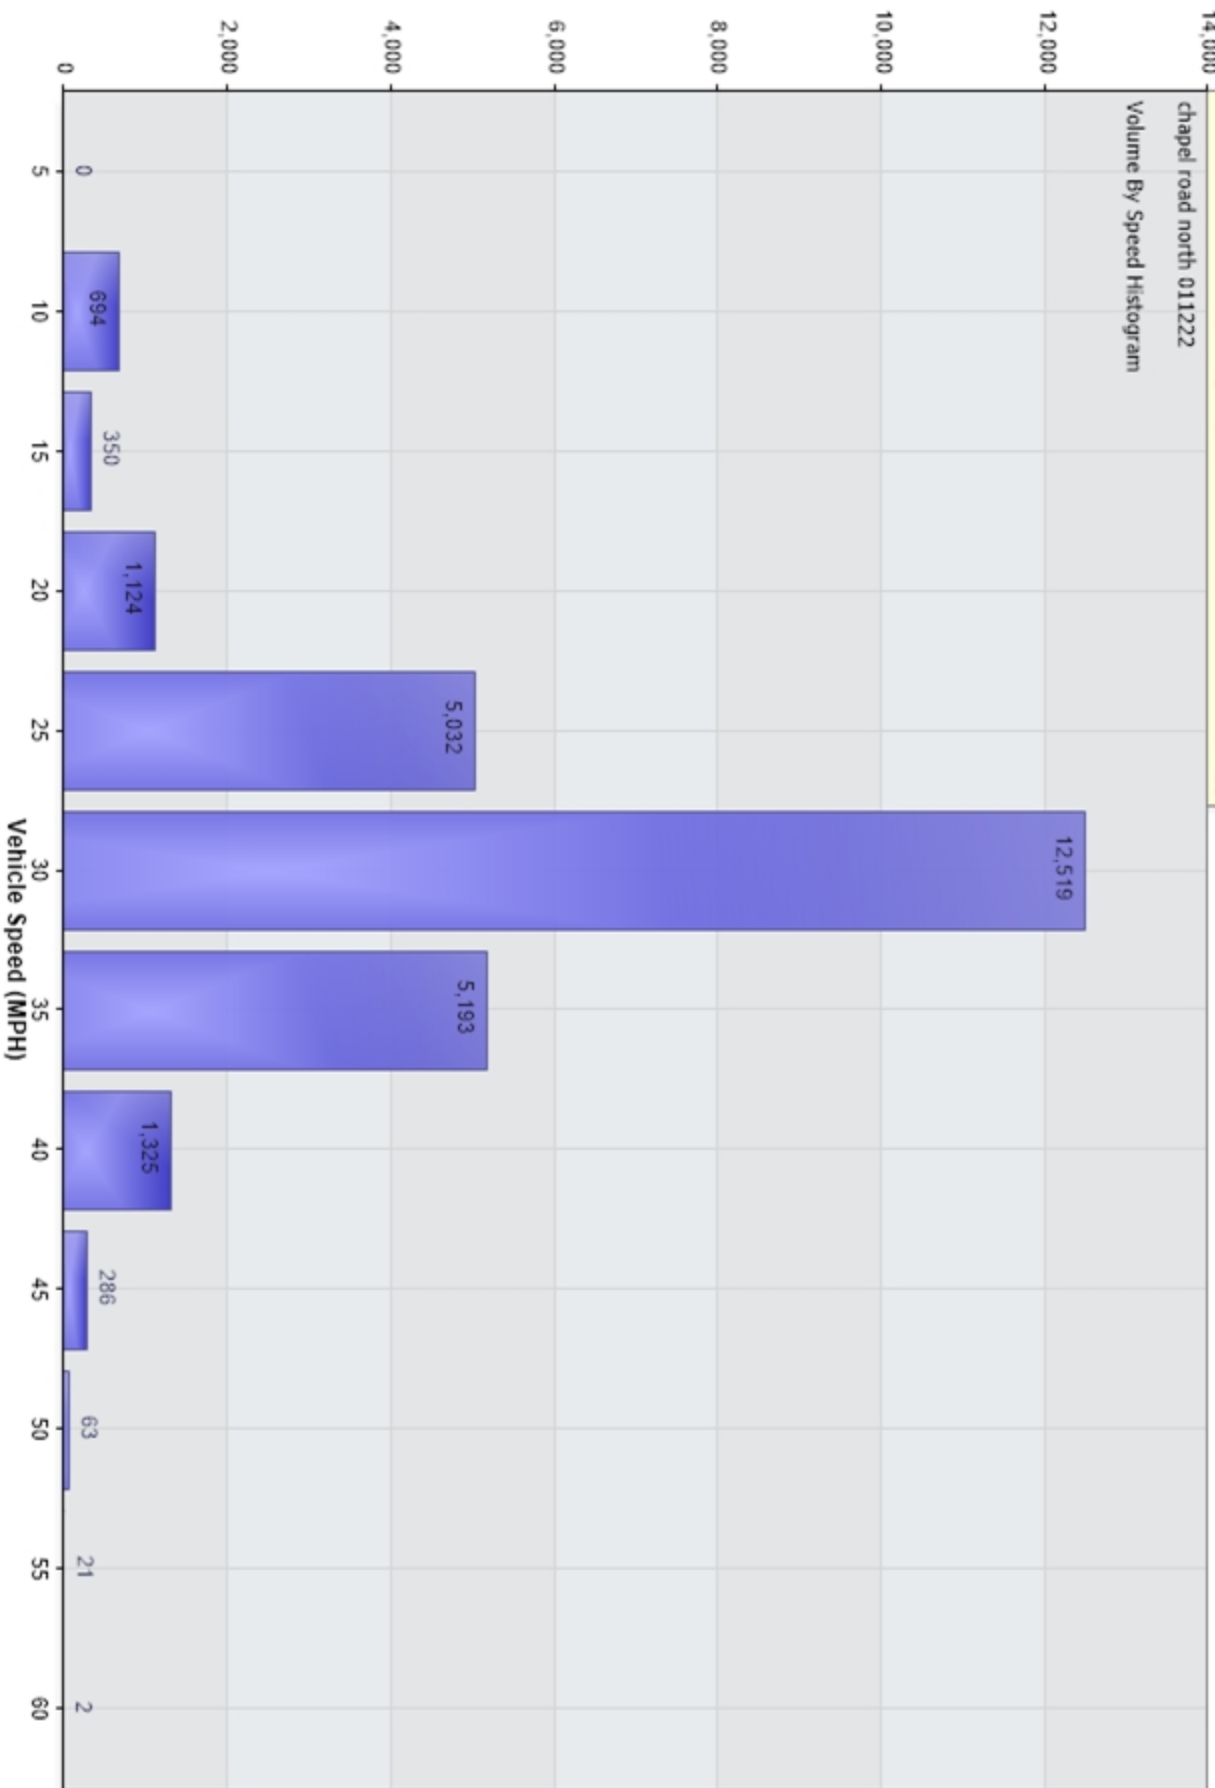

Vehicle Counts Vs. Speed [chapel road north 011222: Incoming]

26,609 Counts